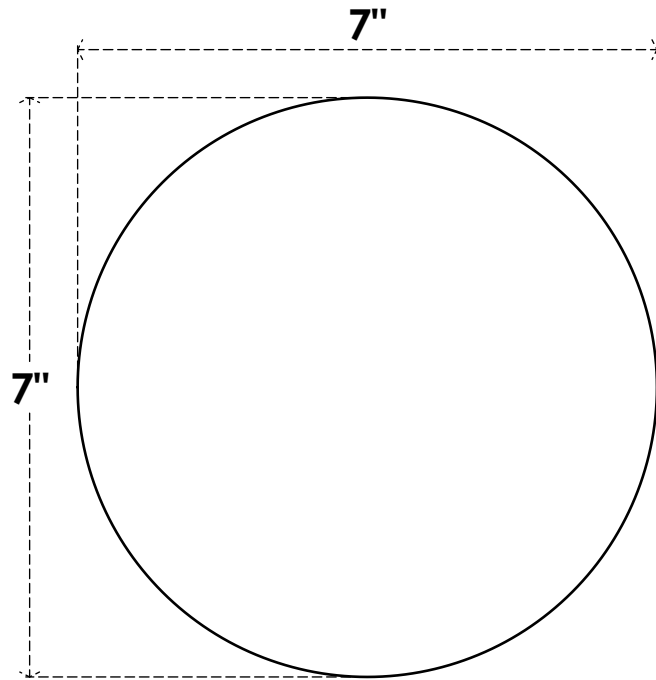

ROSP070X070X075GRY00

7"W X 7"H X 3/4"P STANDARD GRAYSON ROSETTE WITH SQUARE EDGE,
ARCHITECTURAL GRADE PVC

FRONT

SIDE

EKENA MILLWORK
2300 WEST MAIN ST.
CLARKSVILLE, TX 75426
TOLL FREE: 866-607-0453
WWW.EKENAMILLWORK.COM