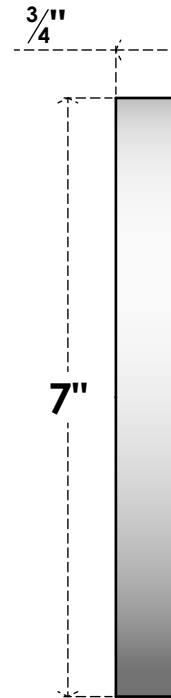

ROSP070X070X075GRY00

7"W X 7"H X 3/4"P STANDARD GRAYSON ROSETTE WITH SQUARE EDGE,
ARCHITECTURAL GRADE PVC

FRONT

SIDE

EKENA MILLWORK
2300 WEST MAIN ST.
CLARKSVILLE, TX 75426
TOLL FREE: 866-607-0453
WWW.EKENAMILLWORK.COM

NOTES

1. INSTALLATION TO BE COMPLETED IN ACCORDANCE WITH MANUFACTURER'S SPECIFICATIONS.
2. DRAWING MAY NOT BE TO SCALE
3. THIS DRAWING IS INTENDED FOR DESIGN AND PLANNING PURPOSES ONLY.
4. ALL INFORMATION CONTAINED HEREIN WAS CURRENT AT THE TIME OF DEVELOPMENT BUT MUST BE REVIEWED AND APPROVED BY THE PRODUCT MANUFACTURER TO BE CONSIDERED ACCURATE.
5. ARCHITECTURAL GRADE PVC PRODUCTS ARE MADE FROM EXPANDED CELLULAR PVC AND COME NATURALLY WHITE BUT MAY BE PAINTED